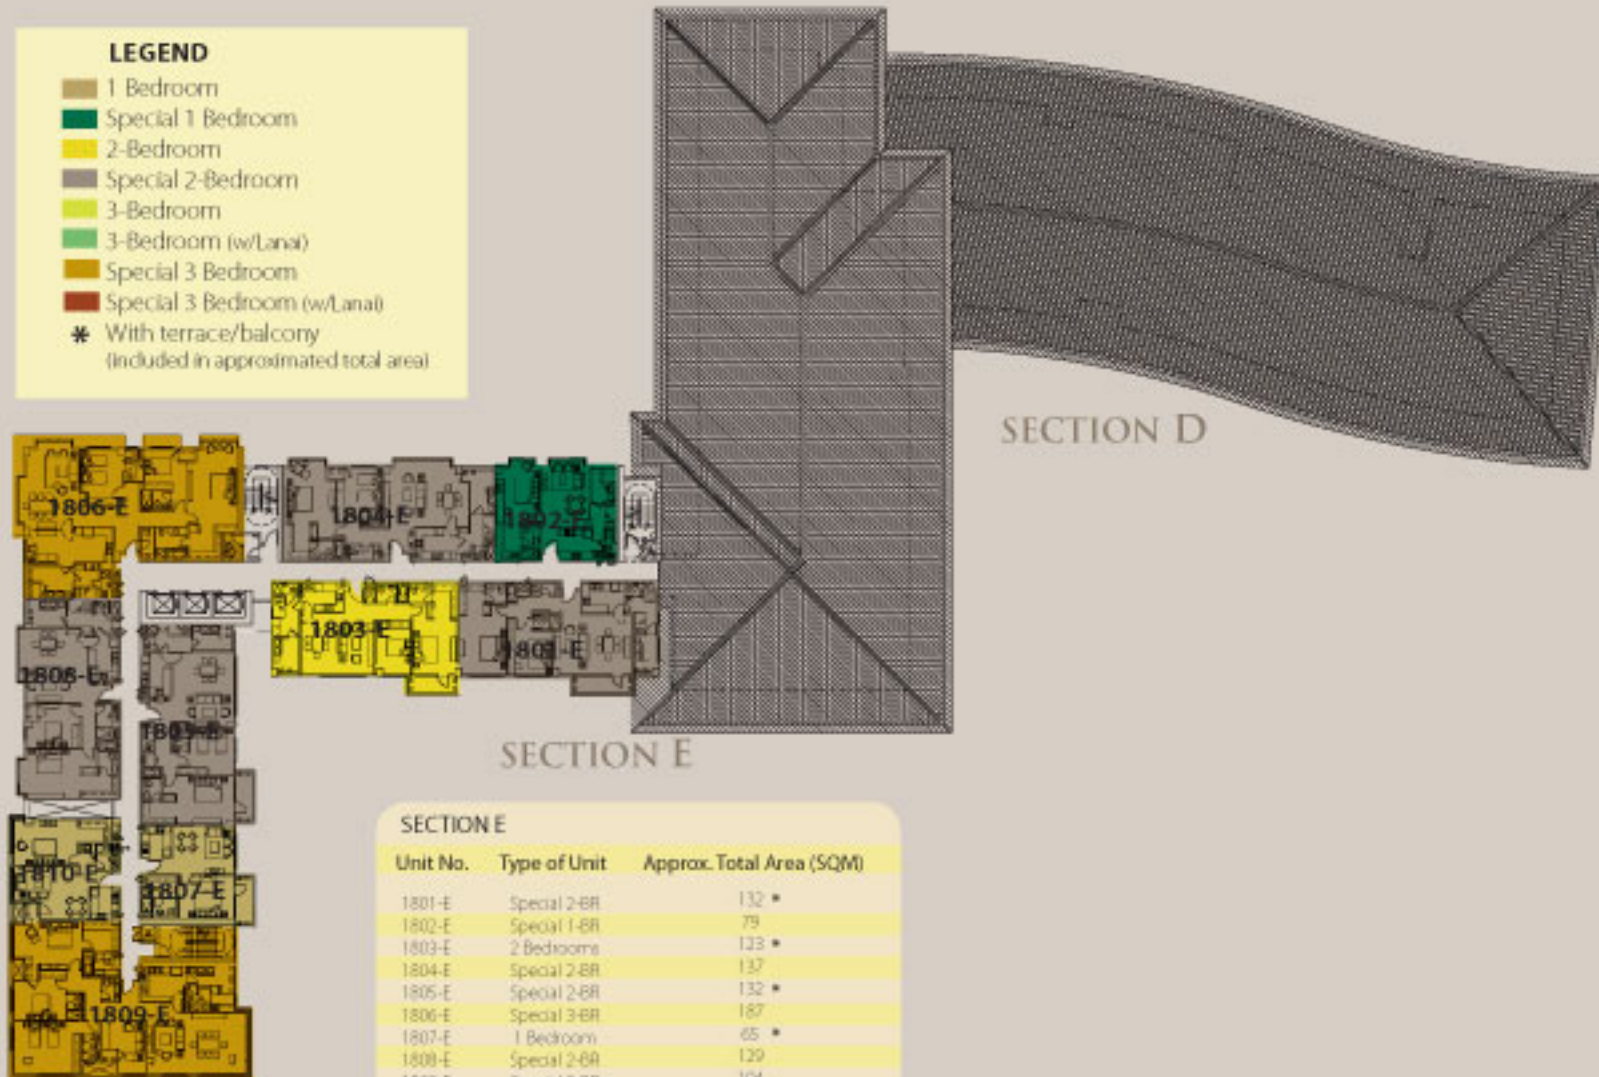

EIGHTEENTH FLOOR PLAN

LEGEND

- 1 Bedroom
- Special 1 Bedroom
- 2-Bedroom
- Special 2-Bedroom
- 3-Bedroom
- 3-Bedroom (w/Lanal)
- Special 3 Bedroom
- Special 3 Bedroom (w/Lanal)

* With terrace/balcony
(Included in approximated total area)

SECTION E

Unit No.	Type of Unit	Approx. Total Area (SQM)
1801-E	Special 2-BR	132 *
1802-E	Special 1-BR	79
1803-E	2 Bedrooms	123 *
1804-E	Special 2-BR	137
1805-E	Special 2-BR	132 *
1806-E	Special 3-BR	187
1807-E	1 Bedroom	65 *
1808-E	Special 2-BR	129
1809-E	Special 3-BR	194
1810-E	1 Bedroom	70