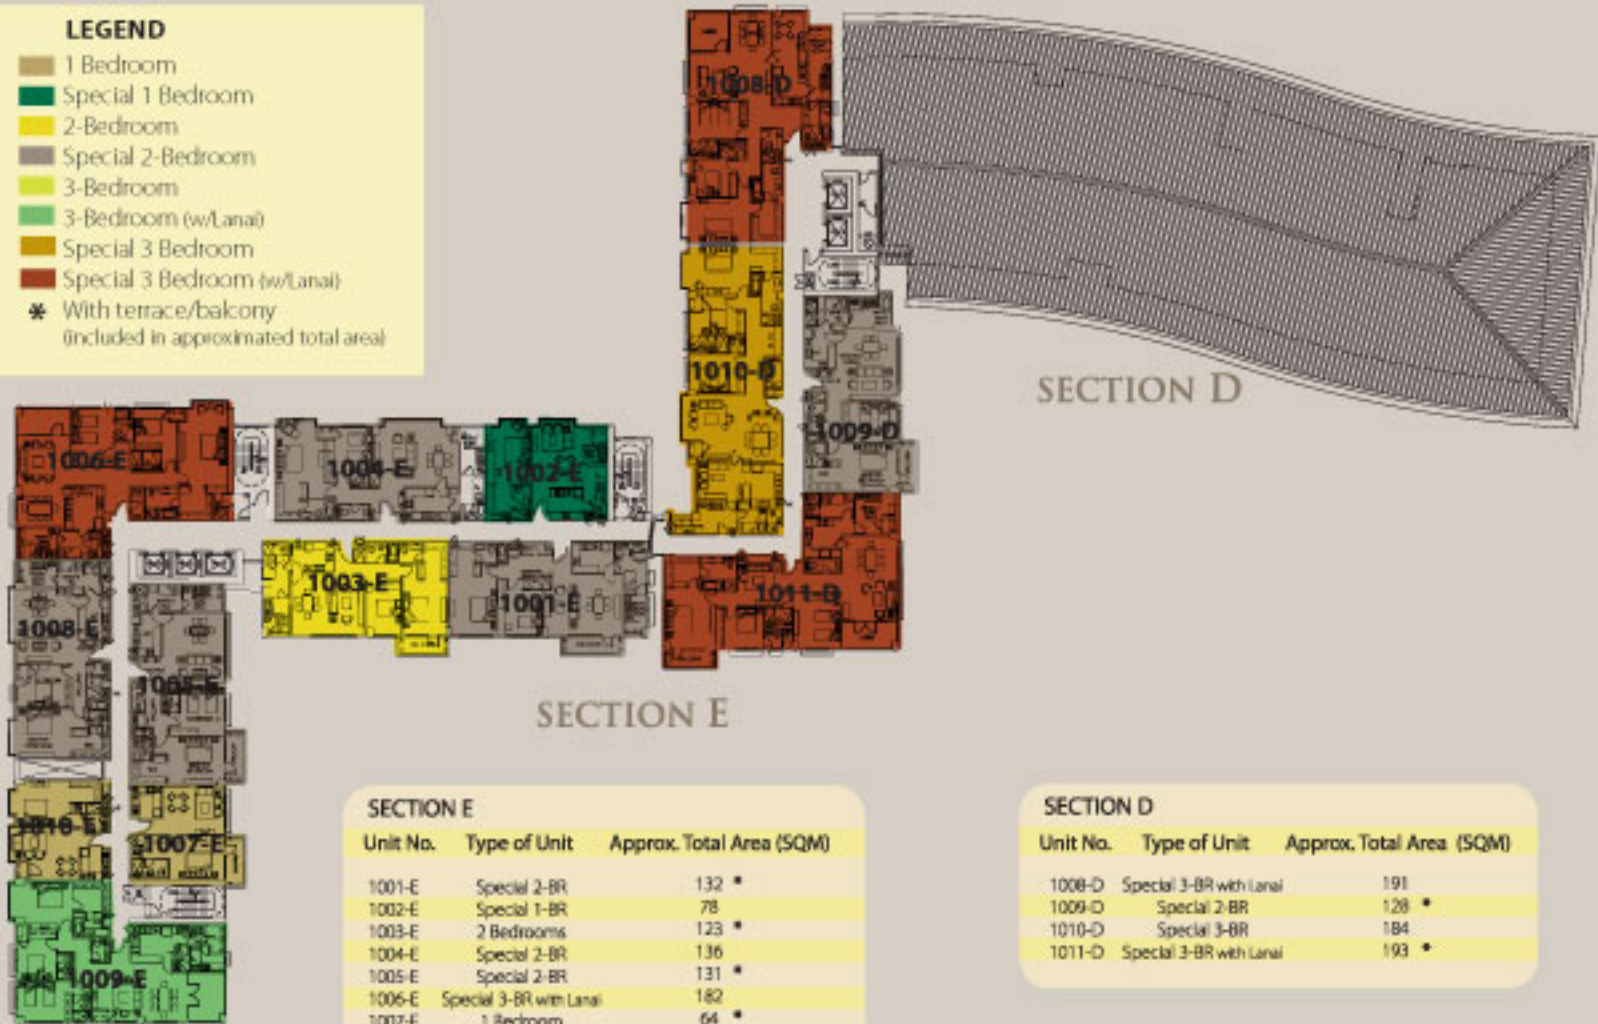

TENTH FLOOR PLAN

LEGEND

- 1 Bedroom
- Special 1 Bedroom
- 2-Bedroom
- Special 2-Bedroom
- 3-Bedroom
- 3-Bedroom (w/Lanai)
- Special 3 Bedroom
- Special 3 Bedroom (w/Lanai)
- * With terrace/balcony included in approximated total area

SECTION E

Unit No.	Type of Unit	Approx. Total Area (SQM)
1001-E	Special 2-BR	132 *
1002-E	Special 1-BR	78
1003-E	2 Bedrooms	123 *
1004-E	Special 2-BR	136
1005-E	Special 2-BR	131 *
1006-E	Special 3-BR with Lanai	182
1007-E	1 Bedroom	64 *
1008-E	Special 2-BR	129
1009-E	3 Bedrooms with Lanai	165
1010-E	1 Bedroom	66

SECTION D

Unit No.	Type of Unit	Approx. Total Area (SQM)
1008-D	Special 3-BR with Lanai	191
1009-D	Special 2-BR	128 *
1010-D	Special 3-BR	184
1011-D	Special 3-BR with Lanai	193 *