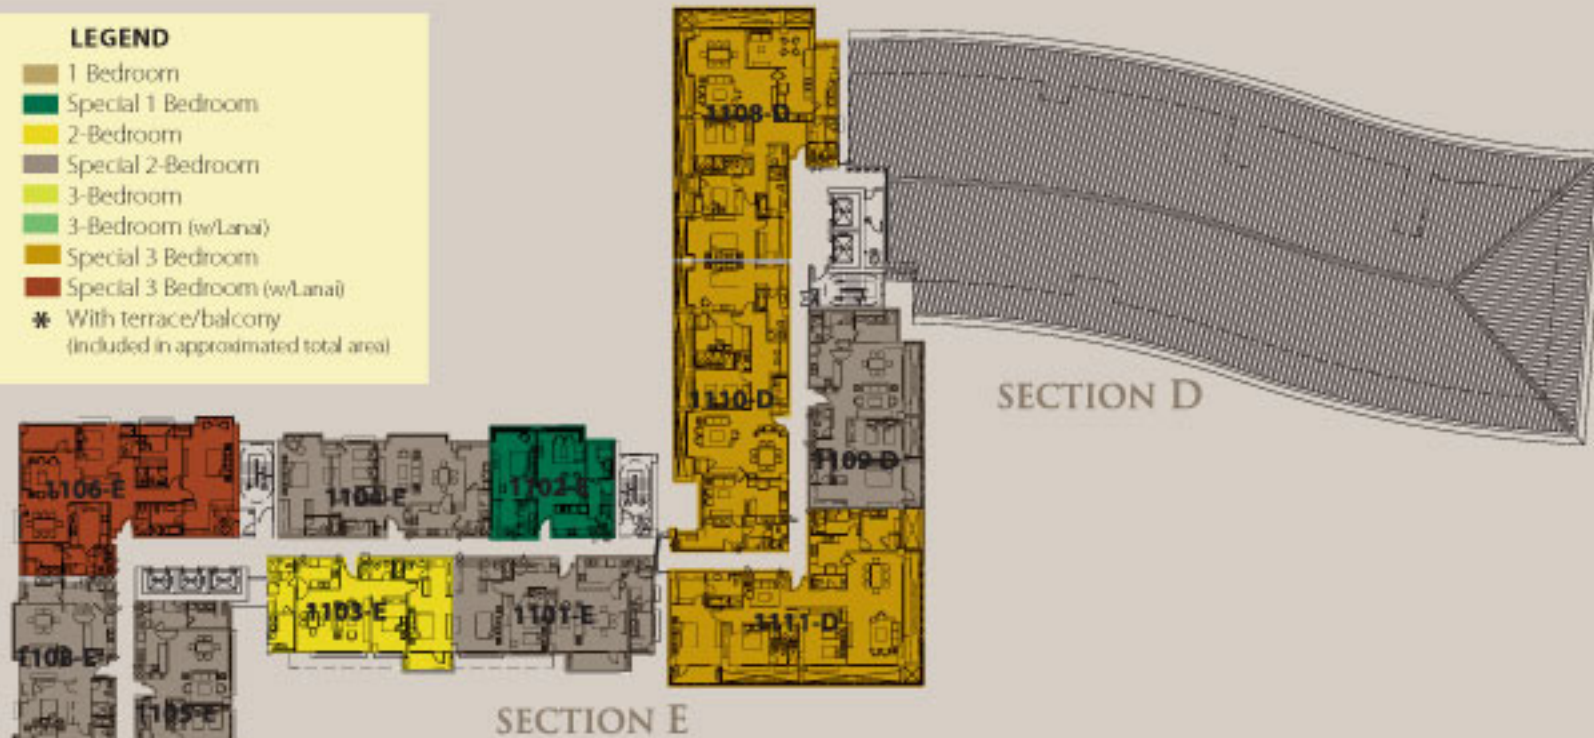

ELEVENTH FLOOR PLAN

LEGEND

- 1 Bedroom
- Special 1 Bedroom
- 2-Bedroom
- Special 2-Bedroom
- 3-Bedroom
- 3-Bedroom (w/Lanai)
- Special 3 Bedroom
- Special 3 Bedroom (w/Lanai)
- * With terrace/balcony
(included in approximated total area)

SECTION E

Unit No.	Type of Unit	Approx. Total Area (SQM)
1101-E	Special 2-BR	132 *
1102-E	Special 1-BR	83
1103-E	2 Bedrooms	123 *
1104-E	Special 2-BR	137
1105-E	Special 2-BR	131 *
1106-E	Special 3-BR with Lanai	183
1107-E	1 Bedroom	65 *
1108-E	Special 2-BR	129
1109-E	3 Bedrooms with Lanai	165
1110-E	1 Bedroom	66

SECTION D

Unit No.	Type of Unit	Approx. Total Area (SQM)
1108-D	Special 3-BR	193
1109-D	Special 2-BR	129 *
1110-D	Special 3-BR	184
1111-D	Special 3-BR	193 *