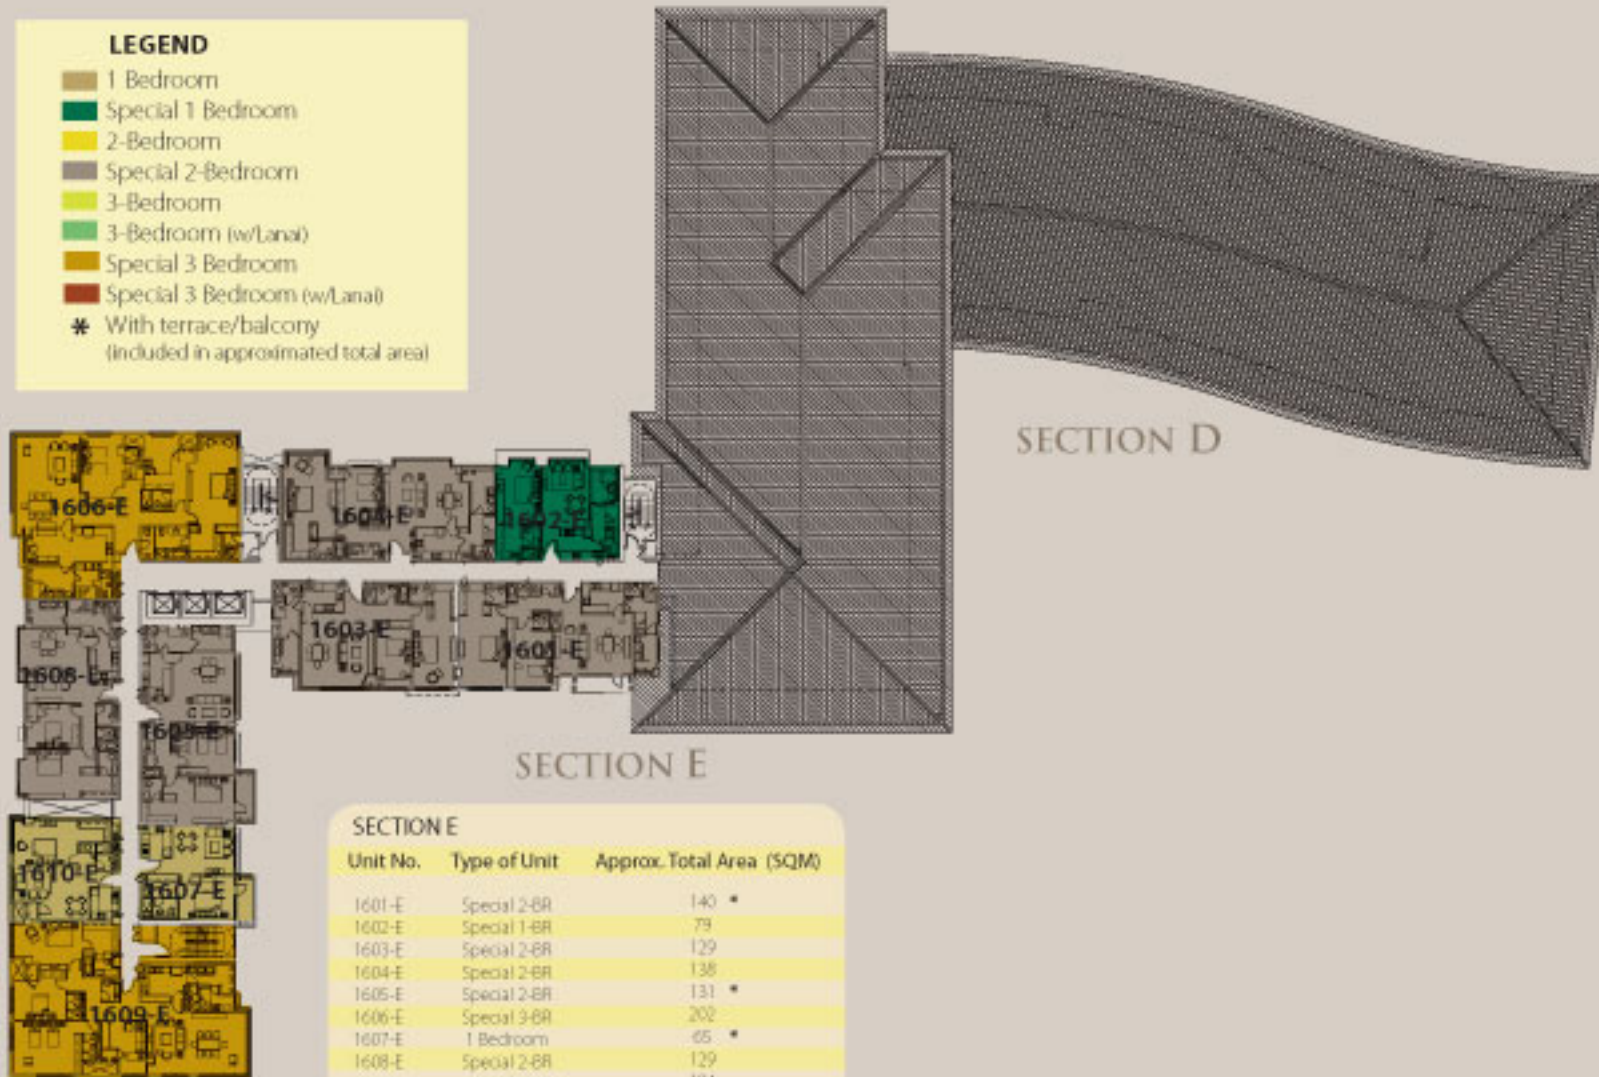

SIXTEENTH FLOOR PLAN

LEGEND

- 1 Bedroom
- Special 1 Bedroom
- 2-Bedroom
- Special 2-Bedroom
- 3-Bedroom
- 3-Bedroom (w/Lana)
- Special 3 Bedroom
- Special 3 Bedroom (w/Lana)
- * With terrace/balcony
(included in approximated total area)

SECTION E

SECTION E

Unit No.	Type of Unit	Approx. Total Area (SQM)
1601-E	Special 2-BR	140 *
1602-E	Special 1-BR	79
1603-E	Special 2-BR	129
1604-E	Special 2-BR	138
1605-E	Special 2-BR	131 *
1606-E	Special 3-BR	202
1607-E	1 Bedroom	65 *
1608-E	Special 2-BR	129
1609-E	Special 3-BR	194
1610-E	1 Bedroom	70