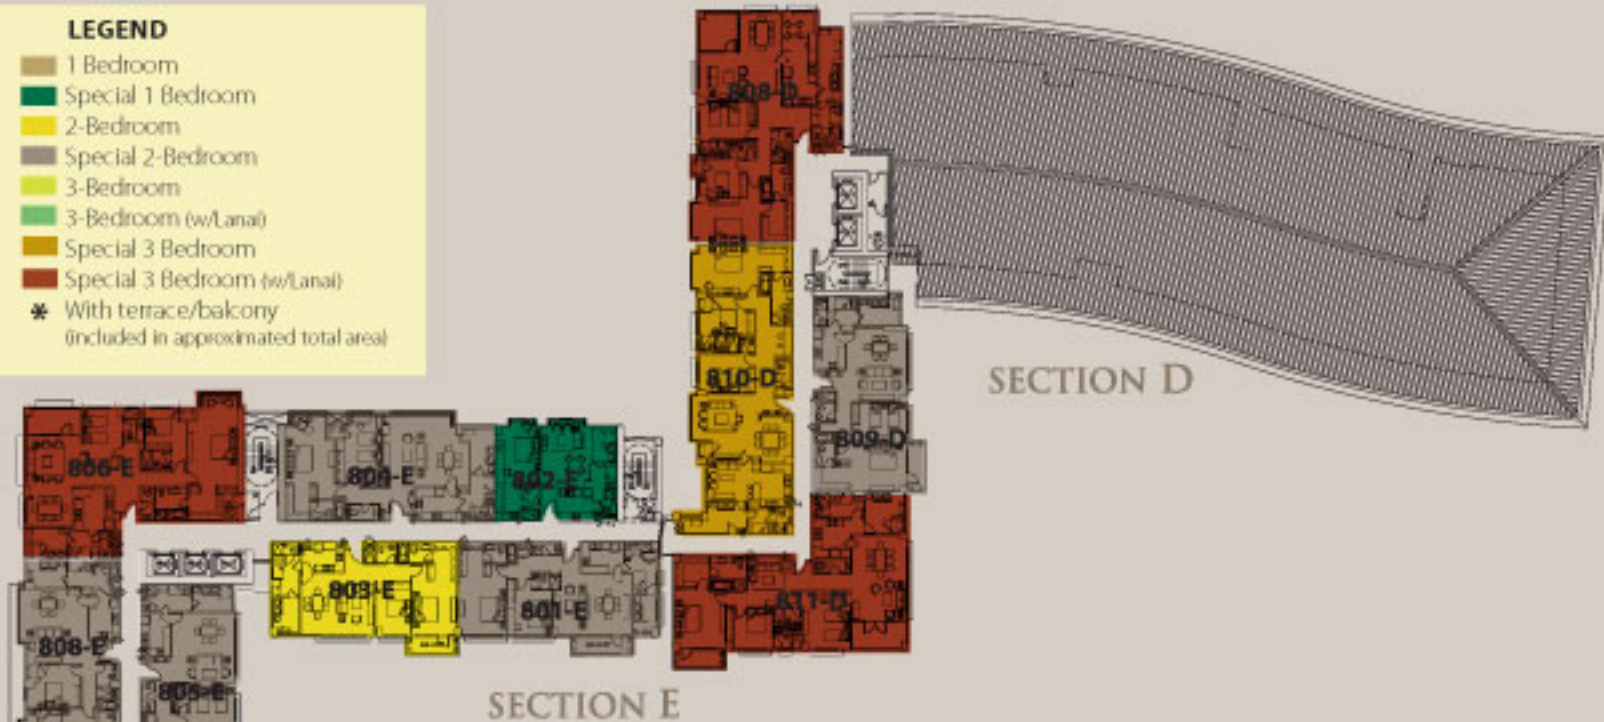

EIGHTH FLOOR PLAN

LEGEND

- 1 Bedroom
- Special 1 Bedroom
- 2-Bedroom
- Special 2-Bedroom
- 3-Bedroom
- 3-Bedroom (w/Lanai)
- Special 3 Bedroom
- Special 3 Bedroom (w/Lanai)
- * With terrace/balcony included in approximated total area

SECTION E

Unit No.	Type of Unit	Approx. Total Area (SQM)
801-E	Special 2-BR	132 *
802-E	Special 1-BR	78
803-E	2 Bedrooms	123 *
804-E	Special 2-BR	143
805-E	Special 2-BR	131 *
806-E	Special 3-BR with Lanai	183
807-E	1 Bedroom	64 *
808-E	Special 2-BR	129
809-E	3 Bedrooms	165
810-E	1 Bedroom	66

SECTION D

Unit No.	Type of Unit	Approx. Total Area (SQM)
808-D	Special 3-BR with Lanai	191
809-D	Special 2-BR	128 *
810-D	Special 3-BR	184
811-D	Special 3-BR with Lanai	193 *